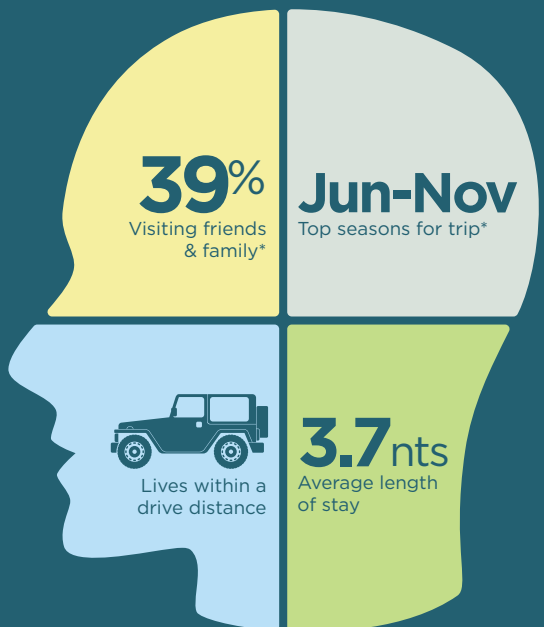

Visitor Profile

Central Georgia Region

VISITOR ORIGIN

1. Atlanta, Ga
2. Macon, Ga
3. Savannah, Ga
4. Columbus GA
5. Albany, Ga

AVERAGE SPEND

\$85
per person
day trips*

\$215
per person
overnight trips*

*Source: 2022 Longwoods Travel USA Visitor Profile for Explore Georgia.

Digital Media Campaign

The CVB has continued it's partnership with MediaOne to continue to drive people to our website, to tourism attraction websites, and to visits to the community.

2023 Website Users:
54,000+